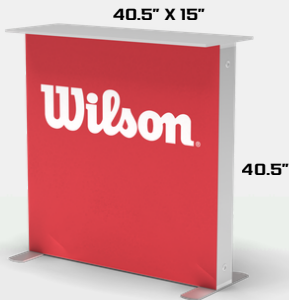

SEG040
COUNTER