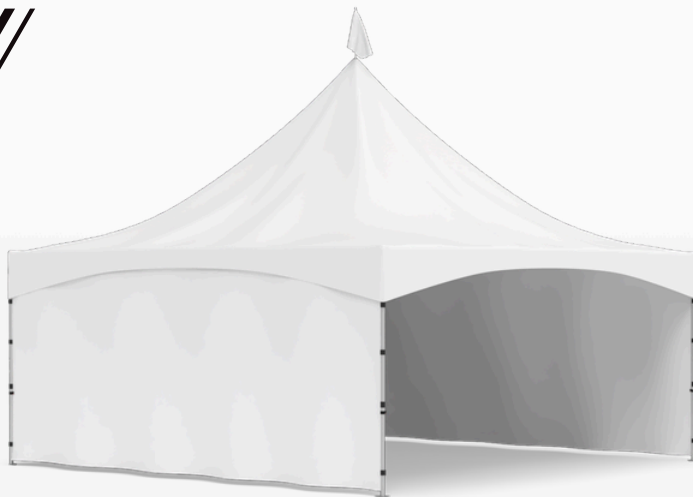

10'X20' KIT-7

WHAT'S IN THE KIT?

10'x20' Canopy Frame & Top
 20'x7' Canopy Wall
 10'x3' Canopy Skirts / x2
 Single or Double Sided Available

10'X20' KIT-8

WHAT'S IN THE KIT?

10'x20' Canopy Frame & Top
 20'x7' Canopy Wall
 10'x3' Canopy Skirts / x2
 Fitted Table Cover

10'X20' KIT-9

WHAT'S IN THE KIT?

10'x20' Canopy Frame & Top
 20'x7' Canopy Wall
 10'x3' Canopy Skirts / x2
 Fitted Table Cover
 Feather Flag / x2
 Flag Holder /x2

20'X20' MARQUEE TENTS

FULLY CUSTOMIZABLE

20'X40' MARQUEE TENTS