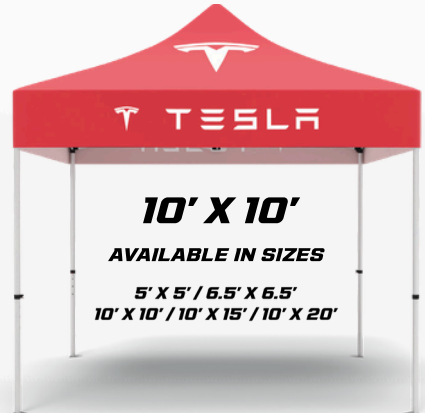

INFLATABLE OUTDOOR ARCH

*Airtight Option or
Constant Air Option*

CUSTOM SIZE AVAILABLE

INFLATABLE OTTOMAN

27" X 27" X 15"

INFLATABLE CHAIR

30" X 37.5" X 31.5"

INFLATABLE SOFA

63" X 39.5" X 35.5"

10' X 10'

AVAILABLE IN SIZES

5' X 5' / 6.5' X 6.5'
10' X 10' / 10' X 15' / 10' X 20'

**DYE SUBLIMATED
SCREEN PRINT**

**600 DENIER
POLYESTER FABRIC**

WEATHER RESISTANT

10' X 15'