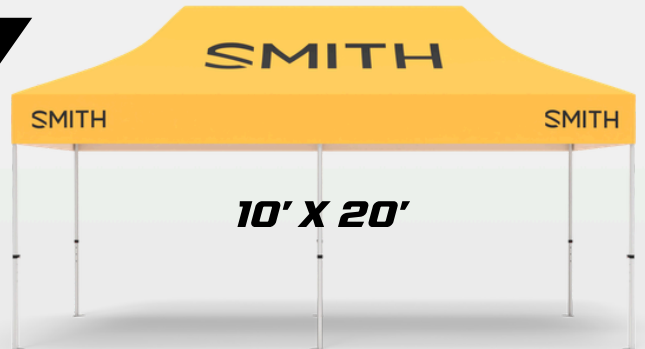

INFLATABLE OUTDOOR ARCH

*Airtight Option or
Constant Air Option*

CUSTOM SIZE AVAILABLE

INFLATABLE OTTOMAN

27" X 27" X 15"

INFLATABLE CHAIR

30" X 37.5" X 31.5"

INFLATABLE SOFA

63" X 39.5" X 35.5"

10' X 10'

AVAILABLE IN SIZES

5' X 5' / 6.5' X 6.5'
10' X 10' / 10' X 15' / 10' X 20'

**DYE SUBLIMATED
SCREEN PRINT**

**600 DENIER
POLYESTER FABRIC**

WEATHER RESISTANT

10' X 15'

13' X 13'

HEXAGONAL SHAPE
WITH 6 LEGS

ALMOST 2' TALLER

10' X 20'

**10'X7'
BACK WALL***SINGLE OR DOUBLE SIDED***10'X3'
SIDE SKIRT***SINGLE OR DOUBLE SIDED***DIAGONAL WALL**
*SINGLE OR DOUBLE SIDED***CORNER WALL**
SINGLE OR DOUBLE SIDED**VALANCE
BANNER****CANOPY
BILLBOARD**