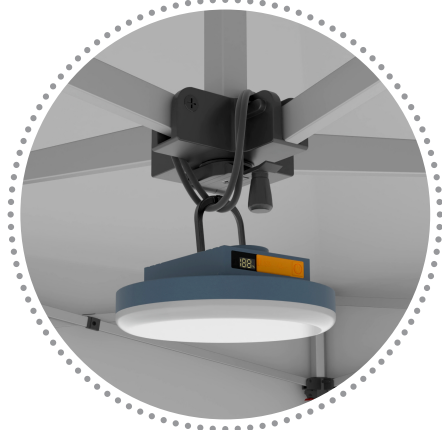

12,000 mAh BATTERY

WATERPROOF DESIGN

MAGNETIC BASE

SIZE

6.1" x 6.1" x 2"

SKU# CAN-LED-LIGHT-60W

# CANOPY LIGHT

CANOPY ACCESSORY LIGHT

## WHAT'S INCLUDED?

- ✓ 60W Canopy Light
- ✓ Bungee for Easy Installation
- ✓ Type C Charging Cable

## HARDWARE

**HARDWARE** : 60 Watt Battery-Powered LED Light

**WARRANTY** : Lifetime Warranty