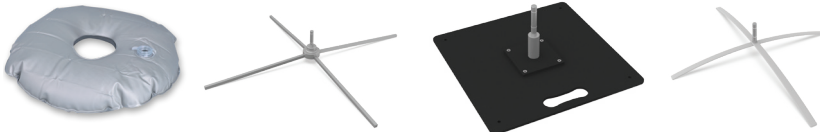

FULL COLOR

6 MONTH WARRANTY

SINGLE & DOUBLE SIDED

SIZE

8 ft

SKU# FLG - WF - 8

WAVE FEATHER FLAG

FEATHER BANNER

*** BASE HARDWARE AVAILABLE UPON REQUEST**

GRAPHIC

DIMENSION : 23.5" x 78.8"

MATERIAL : Open Weave Polyester, Closed Weave Polyester w/ Black Out Liner

PRINT : Full Digital / Dye Sublimation

WARRANTY : 6 Months (Against Manufacturer Defect)

HARDWARE

HARDWARE : 3-Piece Pole Hardware

STAND : Ground Stake

BAG : Nylon Carry Bag

WARRANTY : Lifetime (Against Manufacturer Defect)

SHIPPING

HARDWARE ONLY : 8" x 5" x 46" (3.65 lbs)

FRAME & GRAPHIC : 8" x 5" x 46" (5.65 lbs)