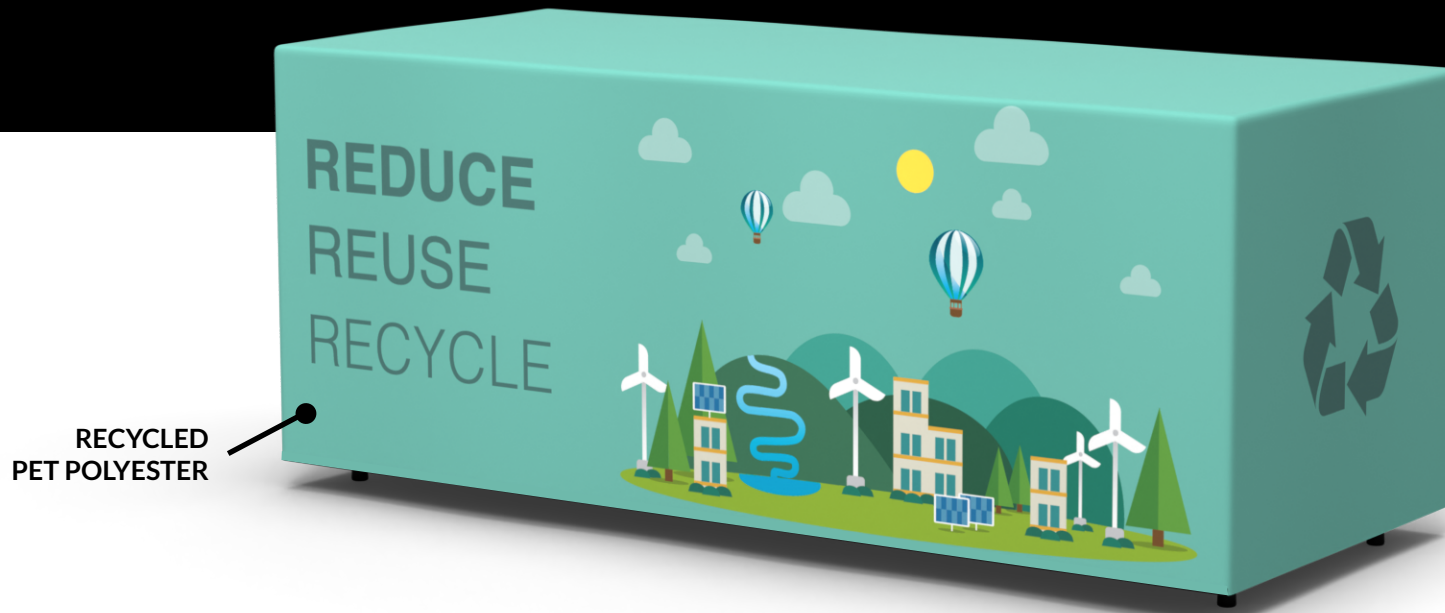

6' FITTED TABLE COVER

SKU# TAB-6-FT-DP-RP

Introducing our eco-friendly 6' Fitted Table Cover, made from Recycled PET Polyester. This sustainable material ensure durability, vibrant custom prints, and supports our energy transformation commitment. Ideal for outdoor events, markets, and trade shows, it offers reliable weather protection while promoting your brand with style and environmental responsibility. Make a positive impact on the planet with our Recycled PET Polyester table cover.

SIZE
6'

RECYCLED PET POLYESTER

DYE SUBLIMATED

WEATHER RESISTANT

RECYCLED
PET POLYESTER

WHAT'S INCLUDED?

- ✓ 6' Fitted Table Cover

GRAPHIC

- MATERIAL** : Recycled PET Polyester
DIMENSIONS : 72" x 30" x 28"
PRINT : Full Color / Dye Sublimated Print
WARRANTY : 6 Month (Against Manufacturer Defect)

SHIPPING

- GRAPHIC ONLY** : 16" x 16" x 3" (4lbs)
LARGE FREIGHT : 30 Units / 48" x 40" x 64" Pallet (1840 lbs)