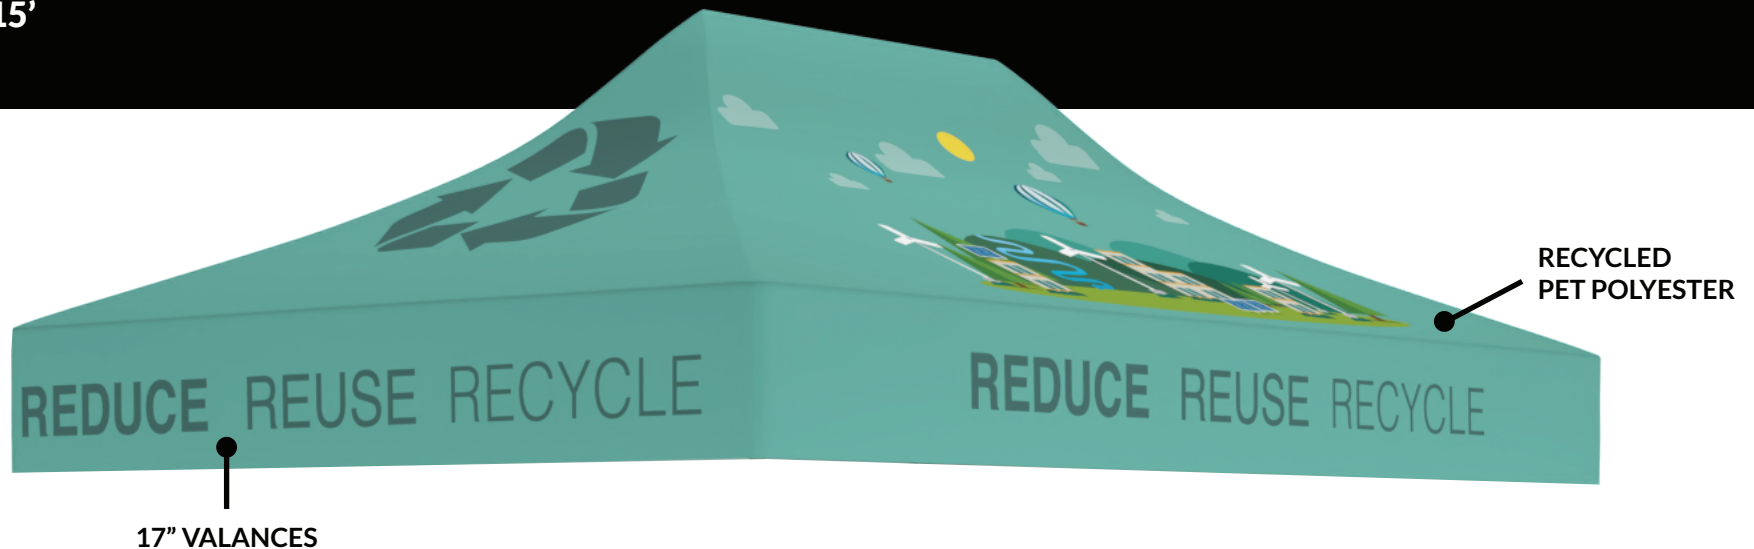

10' X 15' CANOPY TOP

SKU# CAN-10X15-DP-TOP-17-W-RP

Introducing our eco-friendly 10x15 Custom Printed Canopy Top, made from Recycled PET Polyester. This sustainable material ensure durability, vibrant custom prints, and supports our energy transformation commitment. Ideal for outdoor events, markets, and trade shows, it offers reliable weather protection while promoting your brand with style and environmental responsibility. Make a positive impact on the planet with our Recycled PET Polyester canopy top.

SIZE

10' X 15'

RECYCLED PET POLYESTER

DYE SUBLIMATED

WEATHER RESISTANT

WHAT'S INCLUDED?

- ✓ 10' x 15' Canopy Top

GRAPHIC

DIMENSION : 10' x 15'
MATERIAL : Recycled PET Polyester
PRINT : Full Color / Dye Sublimated Print
WARRANTY : 6 Month (Against Manufacturer Defect)

SHIPPING

GRAPHIC ONLY : Box 1 = 20" x 16" x 8" (18 lbs)