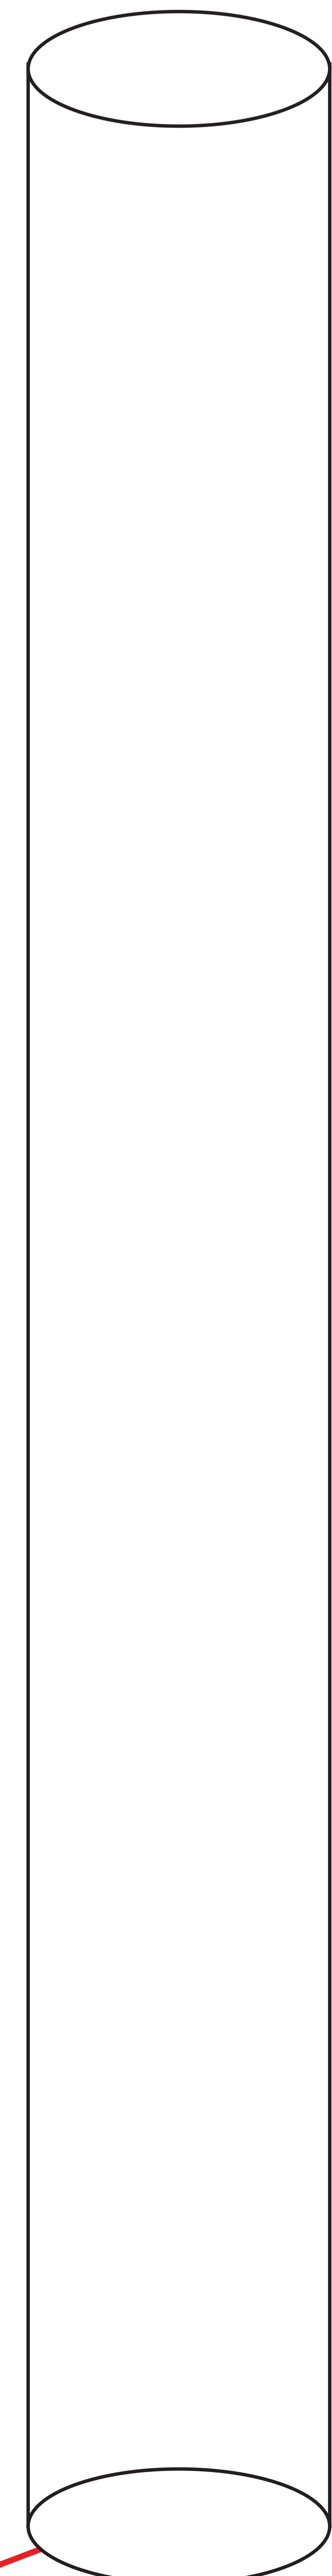

TOP

Overall Graphic Size:
6.75" x 6.75"

FINISHED
PRODUCT