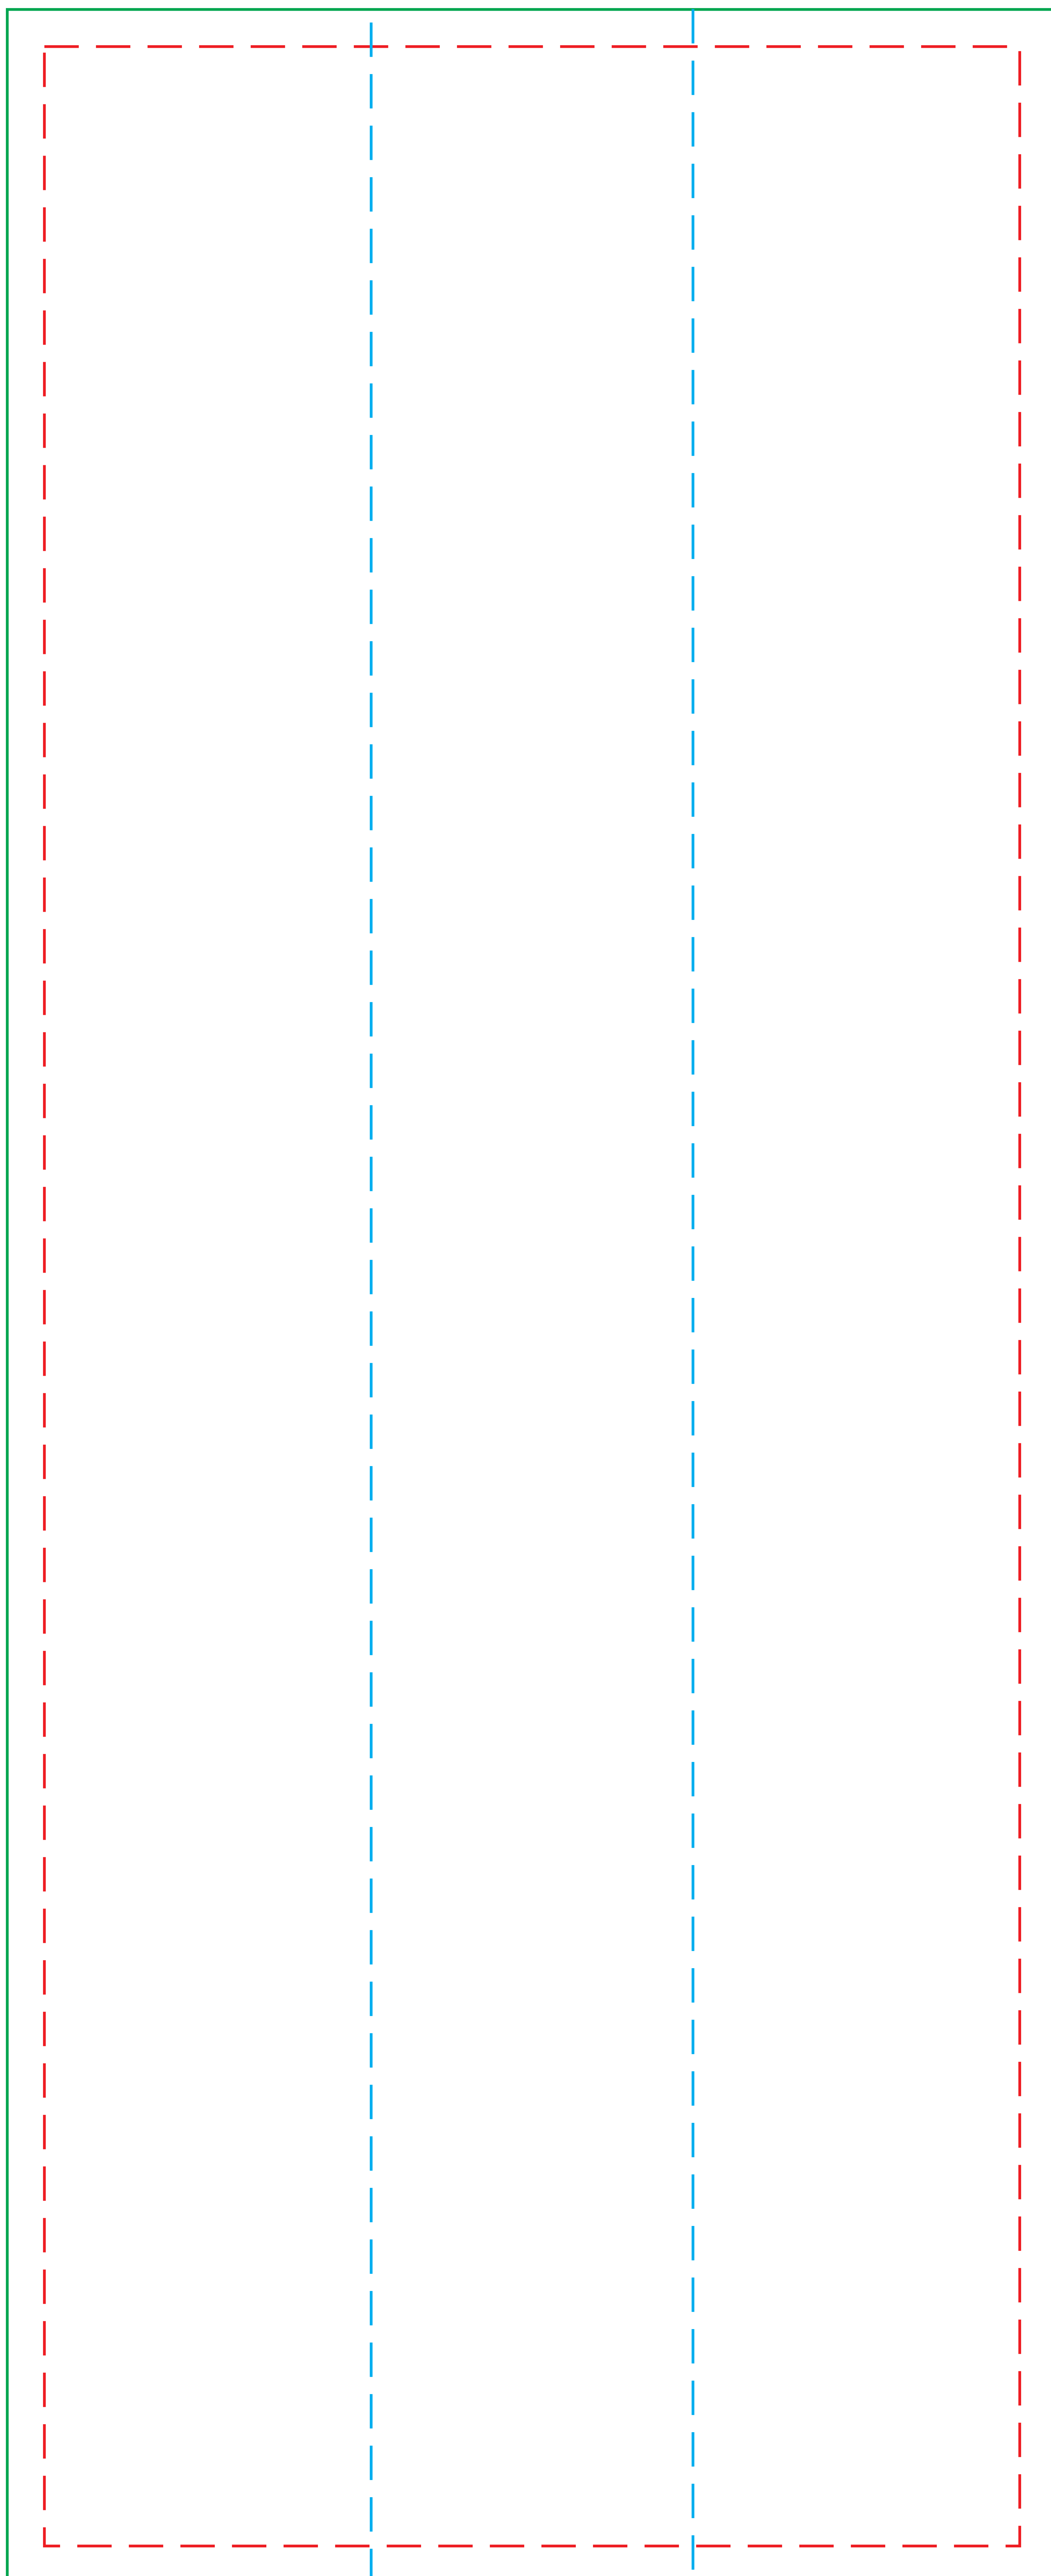

# 7" x 52" Fabric Bollard Cover

■ GREEN LINE

OVERALL LAYOUT SIZE

■ RED DOTTED LINE

SAFE ZONE

■ BLUE DOTTED LINE

FOLD LINE

## BASE

Overall Graphic Size:  
21.2" x 52"

## TOP

Overall Graphic Size:  
6.75" x 6.75"

FINISHED  
PRODUCT

**BOTTOM OPEN  
WITH ELASTIC**