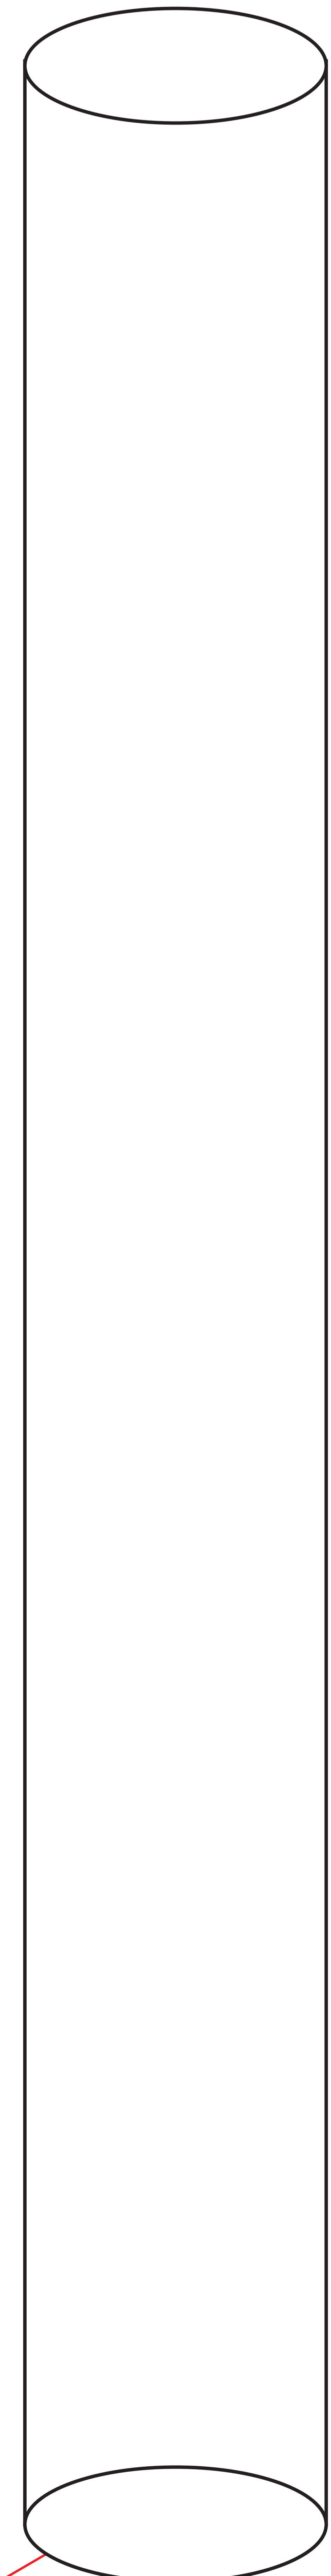

6.5" x 60" Fabric Bollard Cover

BOLLARD-COVER-6.5x60-F-GO

FOR DESIGNER

Design at 100% Size. CMYK Color Mode.
All Pantone Colors MUST be called out.
Embed all images and outline fonts.
**PLEASE REMOVE ALL GUIDES BEFORE
SUBMITTING YOUR ARTWORK**

ACCEPTED FILE TYPES:

PDF, Ai, JPEG, or EPS

■ GREEN LINE

OVERALL LAYOUT SIZE

■ RED DOTTED LINE

SAFE ZONE

■ BLUE DOTTED LINE

FOLD LINE

BASE

Overall Graphic Size:
20.39" x 60"

TOP

Overall Graphic Size:
6.5" x 6.5"

FINISHED
PRODUCT

BOTTOM OPEN WITH ELASTIC