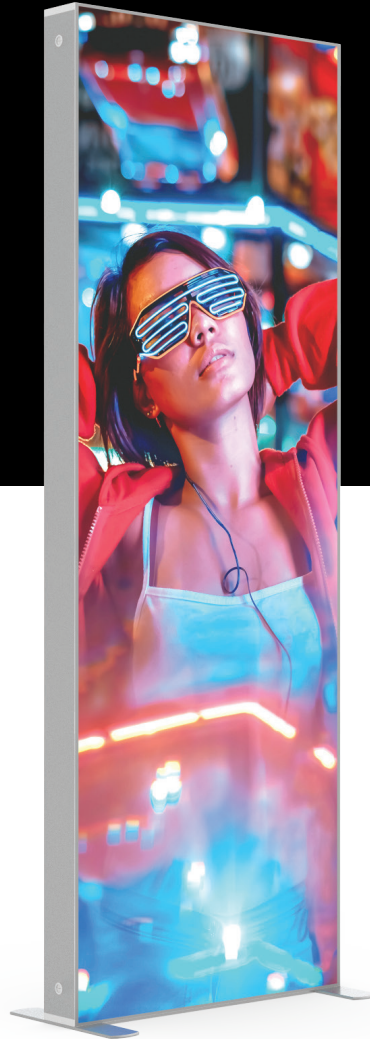

DYE SUBLIMATED

PRE INSTALLED

LED LIGHTS

SIZE

3' x 8'

SKU# SEG-LB-3x8-DS

SEG LIGHTBOX

DISPLAY

WHAT'S INCLUDED?

- ✓ 2 Single-Sided SEG Dye Sub Backlit Fabric Graphics
- ✓ Power Adapter
- ✓ LED Connector
- ✓ Travel Bag

GRAPHIC

DIMENSION : 33.46" x 94.48"
MATERIAL : Backlit Fabric
PRINT : Full Digital / Dye Sublimated
WARRANTY : 6 Months (Against Manufacturer Defect)