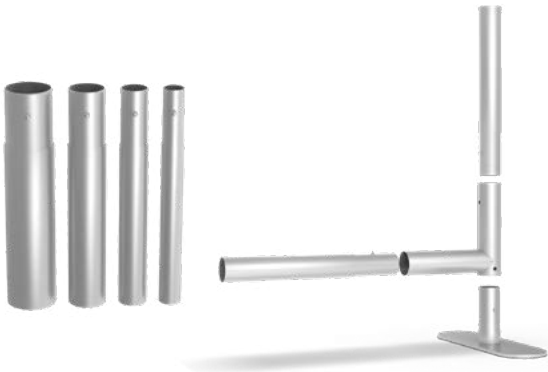

DYE SUBLIMATED PRINT

6 MONTH WARRANTY

DOUBLE SIDED / SINGLE SIDED

SIZE

8'

SKU# PT-S-8-DS / SS

PREMIER TUBE DISPLAY

BANNER STAND

TUBE HARDWARE

GRAPHIC

DIMENSION : 96.06" x 89.76"

MATERIAL : Stretch Polyester Fabric

WARRANTY : 6 Months (Against Manufacturer Defect)

HARDWARE

DISPLAY : 1.25" thick Aluminum Tube, 96" x 89.76" Assembled

HARDWARE : 3" x 19" Aluminum Feet (x2) & Pole Hardware