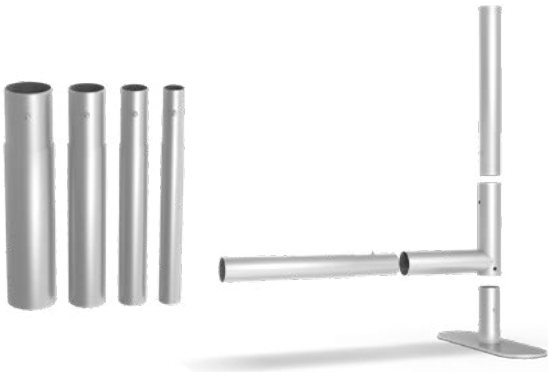

DYE SUBLIMATED PRINT

6 MONTH WARRANTY

DOUBLE SIDED / SINGLE SIDED

SIZE

10' XL

SKU# PT-S-10-XL-DS / SS

# XL PREMIER TUBE DISPLAY

BANNER STAND

## TUBE HARDWARE

## HARDWARE

**DISPLAY** : 1.25" thick Aluminum Tube, 121.96" x 121.96" Assembled

**HARDWARE** : 3" x 19" Aluminum Feet (x2) & Pole Hardware

**BAG** : Nylon Carry Bag

**WARRANTY** : Lifetime Warranty (Against Manufacturer Defect)