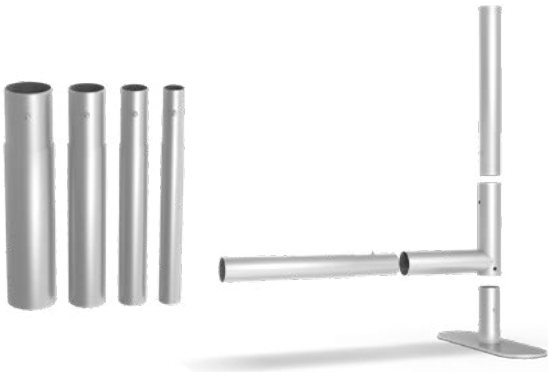

DYE SUBLIMATED PRINT

6 MONTH WARRANTY

DOUBLE SIDED / SINGLE SIDED

SIZE

10'

SKU# PT-S-10-DS / SS

PREMIER TUBE DISPLAY

BANNER STAND

TUBE HARDWARE

GRAPHIC

DIMENSION : 114.96" x 89.76"

MATERIAL : Stretch Polyester Fabric

WARRANTY : 6 Months (Against Manufacturer Defect)

HARDWARE

DISPLAY : 1.25" thick Aluminum Tube, 114.9" x 89.7" Assembled

HARDWARE : 3" x 19" Aluminum Feet (x2) & Pole Hardware

BAG : Nylon Carry Bag

WARRANTY : Lifetime Warranty (Against Manufacturer Defect)

SHIPPING

FRAME ONLY : 30" x 11" x 9.5" (15.95 lbs)

GRAPHIC ONLY : 16" x 16" x 6" (12.19 lbs)