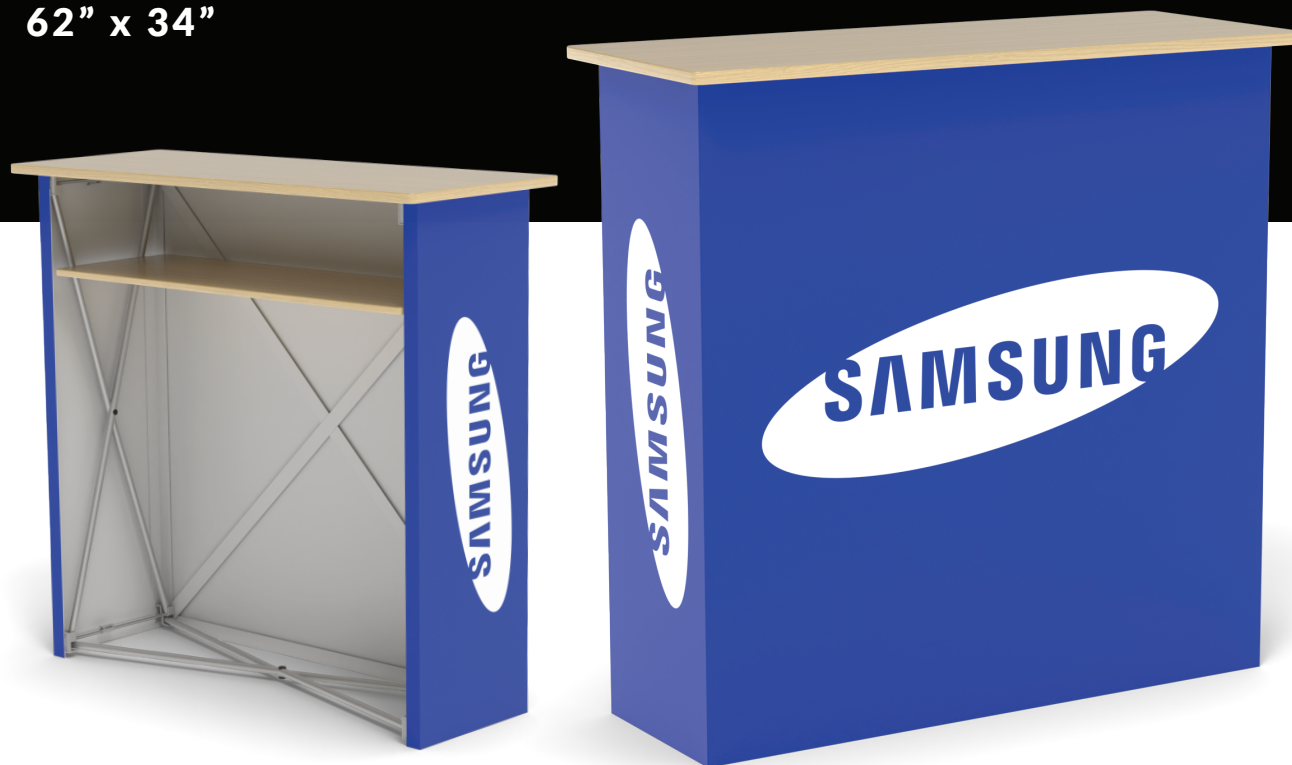

DYE SUBLIMATED PRINT

SKU# COUNTER-PPU-NAT

FULL COLOR

1 YEAR WARRANTY

SIZE

62" x 34"

PREMIER POP-UP COUNTER

PREMIER POP-UP COUNTER

GRAPHIC

DIMENSION : 68" x 40"

MATERIAL : Stretch Polyester Fabric

WARRANTY : 6 Month (Against Manufacturer Defect)

HARDWARE

DISPLAY : 45" x 10" x 10"

HARDWARE : Pop Up Hardware

BAG : Nylon Carry Bag

WARRANTY : Lifetime (Against Manufacturer Defect)

SHIPPING

FRAME ONLY : 45" x 10" x 10" (24 lbs)

GRAPHIC ONLY : 13" x 13" x 5" (2 lbs)

FRAME & GRAPHIC : 45" x 10" x 10" (26 lbs)

WHAT'S INCLUDED?

- ✓ 68" x 40" Polyester Fabric Graphic
- ✓ Wooden Shelf
- ✓ Aluminum Frame
- ✓ Nylon Carry Bag