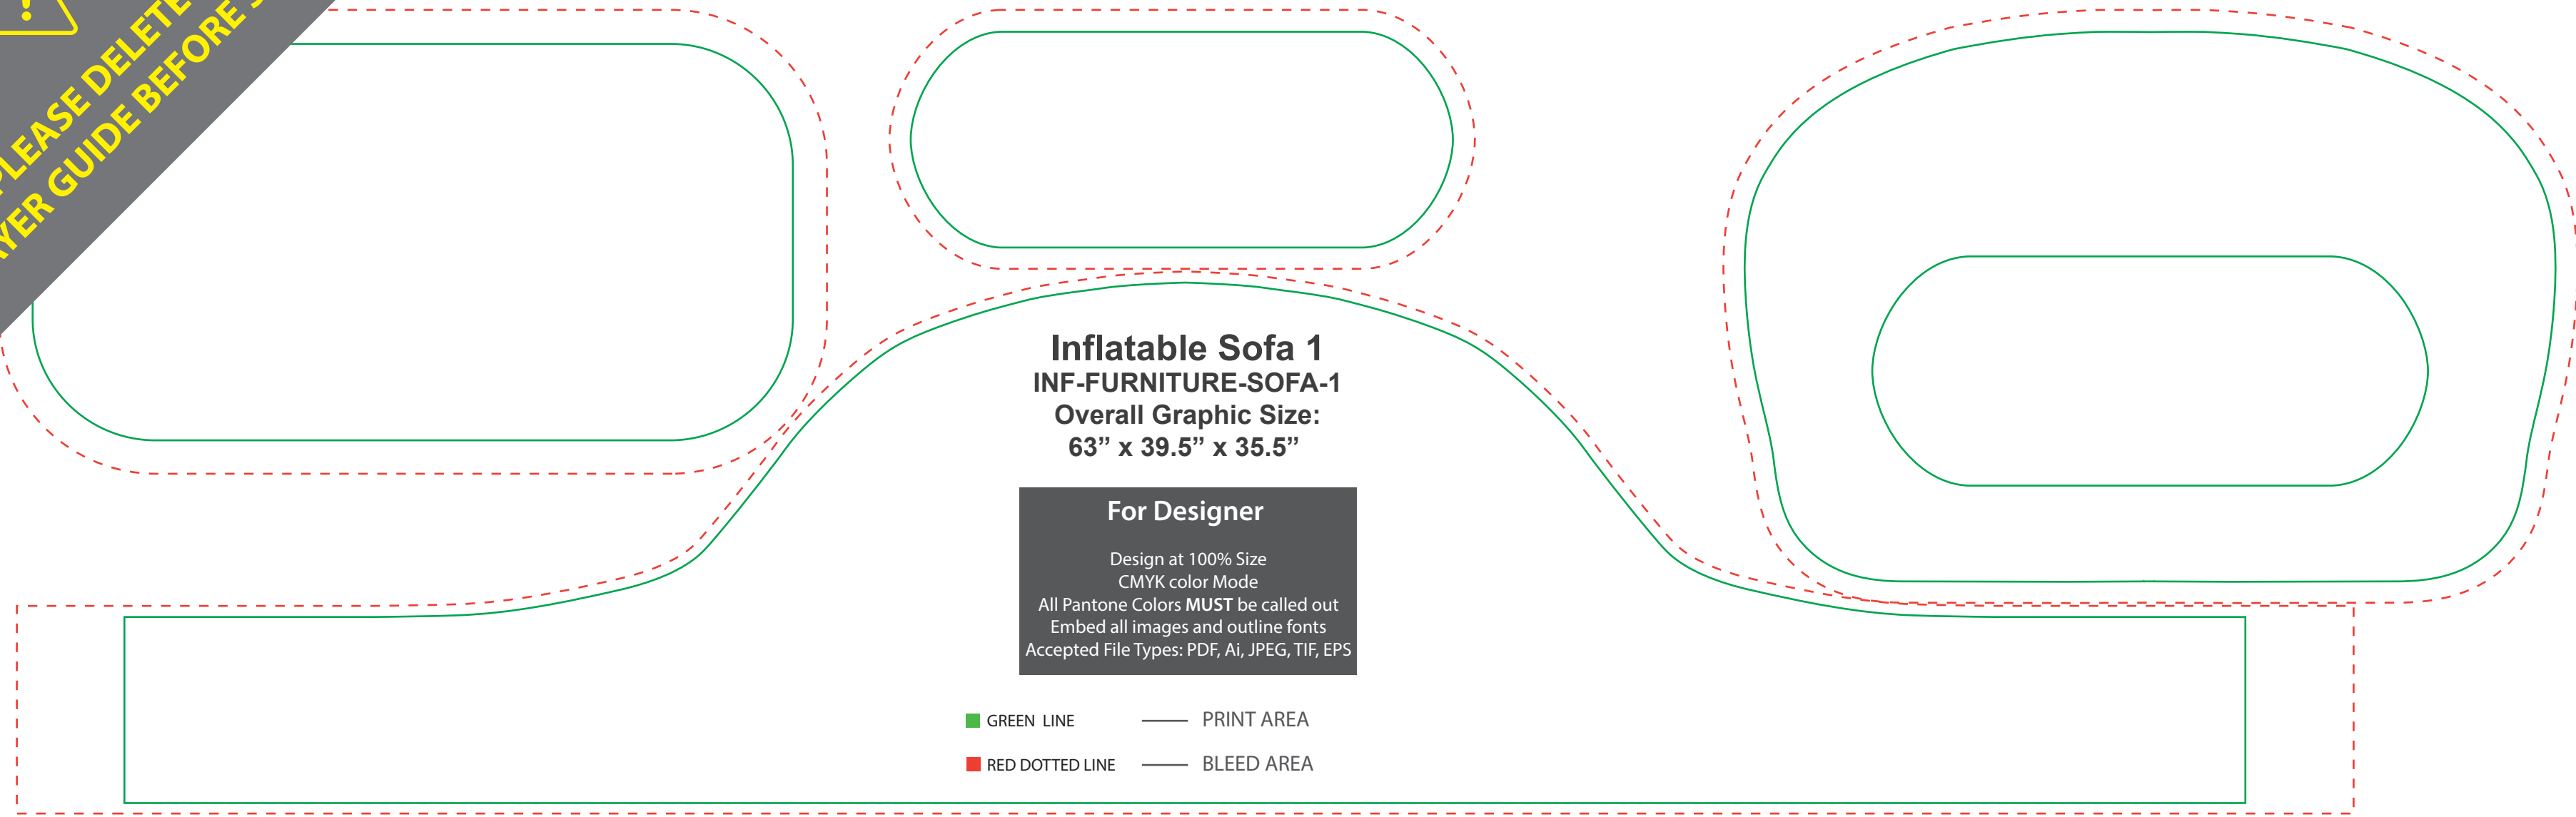

**PLEASE DELETE THIS
LAYER GUIDE BEFORE SAVING**

SAVED AT 1/10 SCALE

Inflatable Sofa 1
INF-FURNITURE-SOFA-1
Overall Graphic Size:
63" x 39.5" x 35.5"

For Designer
Design at 100% Size
CMYK color Mode
All Pantone Colors **MUST** be called out
Embed all images and outline fonts
Accepted File Types: PDF, Ai, JPEG, TIF, EPS

- GREEN LINE
- RED DOTTED LINE
- PRINT AREA
- BLEED AREA