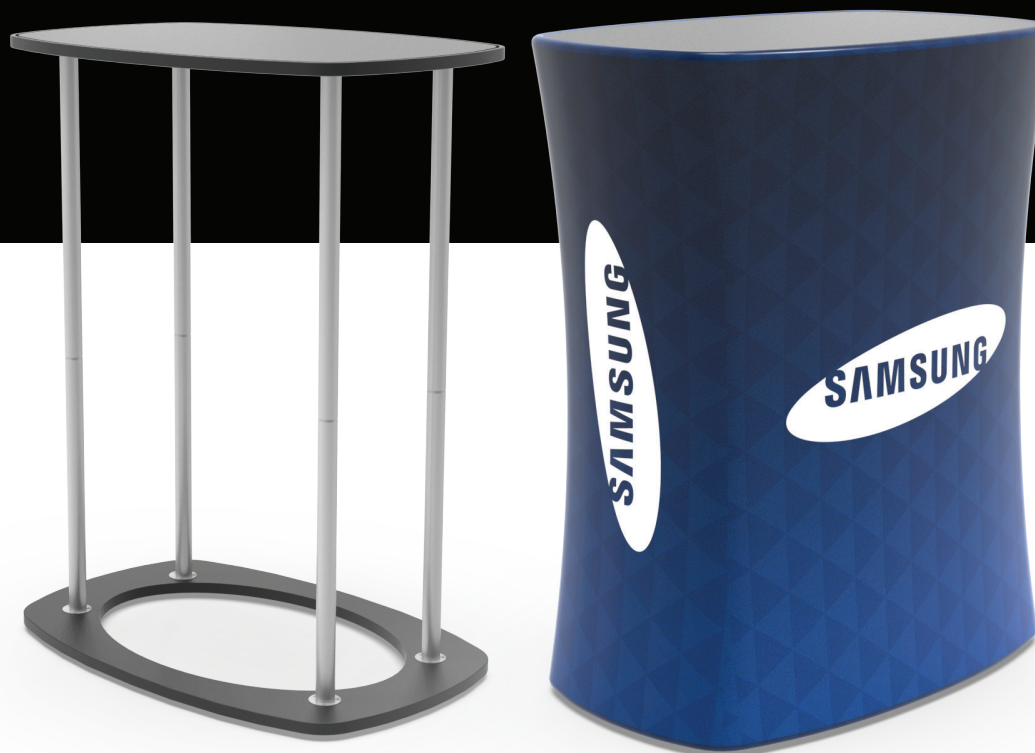

DYE SUBLIMATED PRINT

FULL COLOR

1 YEAR WARRANTY

SIZE

88" x 41"

SKU# COUNTER-SEG

PREMIER SEG COUNTER DISPLAY

COUNTER DISPLAY

WHAT'S INCLUDED?

- ✓ 88" x 41" Polyester Fabric Graphic
- ✓ Soft Carry Bag
- ✓ Instruction Sheet

GRAPHIC

DIMENSION : 88" x 41"

MATERIAL : Stretch Polyester Fabric

WARRANTY : 3 Months (Against Manufacturer Defect)

HARDWARE

HARDWARE : 33" x 22" x 5"

STAND : Pop-Up Hardware

BAG : Soft Carry Bag

WARRANTY : 1 Year Warranty (Against Manufacturer Defect)

SHIPPING

HARDWARE ONLY : 33" x 22" x 5" (25lbs)

FRAME & GRAPHIC : 33" x 22" x 5" (27lbs)