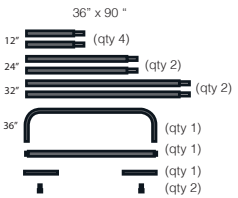

PREMIER TUBE STRAIGHT DISPLAY- Assembly Instructions

CONTENTS SUPPLIED

- (a) Display Hardware
- (b) Nylon Carry Bag
- (c) Base

STEP 1

STEP 2

STEP 3

STEP 4

STEP 5