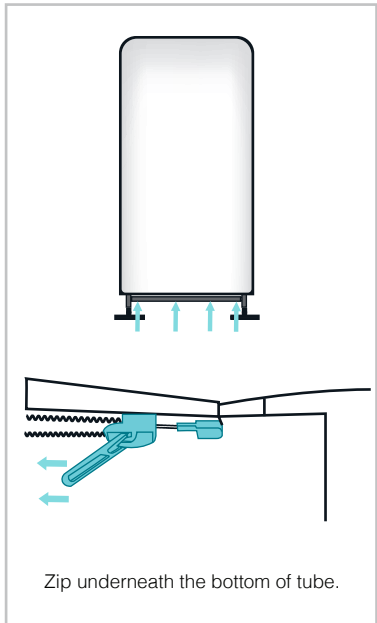

PREMIER TUBE STRAIGHT DISPLAY- Assembly Instructions

CONTENTS SUPPLIED

- (a) Display Hardware
- (b) Nylon Carry Bag
- (c) Base

STEP 1

STEP 2

STEP 3

STEP 4

STEP 5