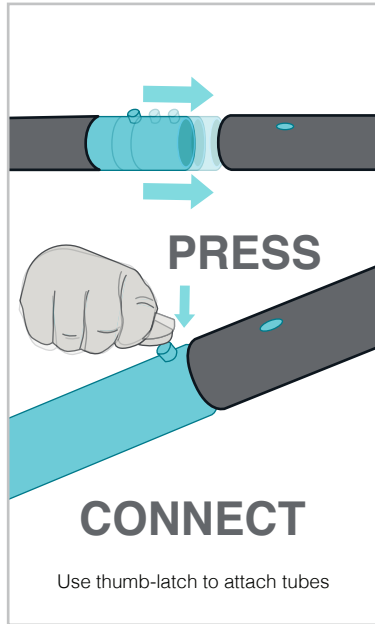

PREMIER TUBE STRAIGHT DISPLAY- Assembly Instructions

CONTENTS SUPPLIED

- (a) Display Hardware
- (b) Nylon Carry Bag
- (c) Base

STEP 1

STEP 2

STEP 3

STEP 4

STEP 5