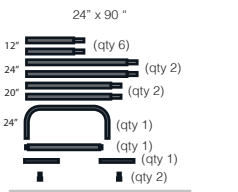

PREMIER TUBE STRAIGHT DISPLAY- Assembly Instructions

CONTENTS SUPPLIED

- (a) Display Hardware
- (b) Nylon Carry Bag
- (c) Base

STEP 1

STEP 2

STEP 3

STEP 4

STEP 5