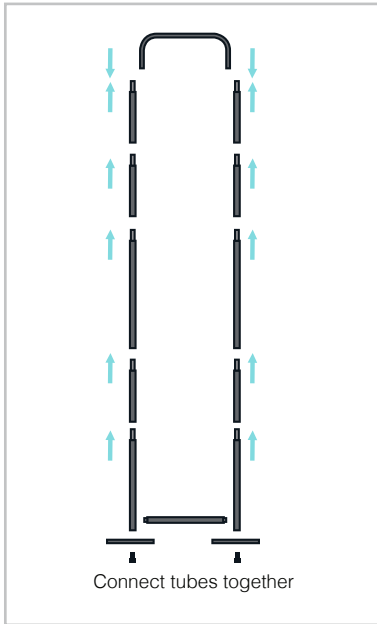

PREMIER TUBE STRAIGHT DISPLAY- Assembly Instructions

CONTENTS SUPPLIED

- (a) Display Hardware
- (b) Nylon Carry Bag
- (c) Base

STEP 1

STEP 2

STEP 3

STEP 4

STEP 5