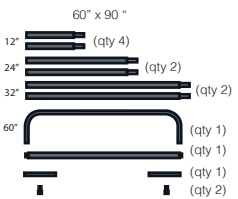

PREMIER TUBE STRAIGHT DISPLAY- Assembly Instructions

CONTENTS SUPPLIED

- (a) Display Hardware
- (b) Nylon Carry Bag
- (c) Base

STEP 1

STEP 2

STEP 3

STEP 4

STEP 5