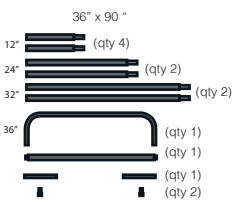

PREMIER TUBE STRAIGHT DISPLAY- Assembly Instructions

CONTENTS SUPPLIED

- (a) Display Hardware
- (b) Nylon Carry Bag
- (c) Base

STEP 1

STEP 2

STEP 3

STEP 4

STEP 5