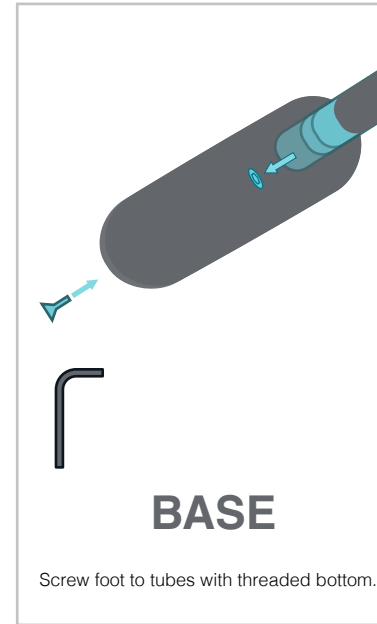

PREMIER TUBE STRAIGHT DISPLAY- Assembly Instructions

CONTENTS SUPPLIED

- (a) Display Hardware
- (b) Nylon Carry Bag
- (c) Base

STEP 1

STEP 2

STEP 3

STEP 4

STEP 5