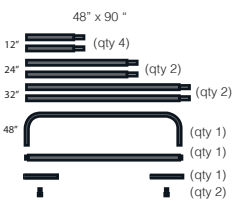

PREMIER TUBE STRAIGHT DISPLAY- Assembly Instructions

CONTENTS SUPPLIED

- (a) Display Hardware
- (b) Nylon Carry Bag
- (c) Base

STEP 1

STEP 2

STEP 3

STEP 4

STEP 5