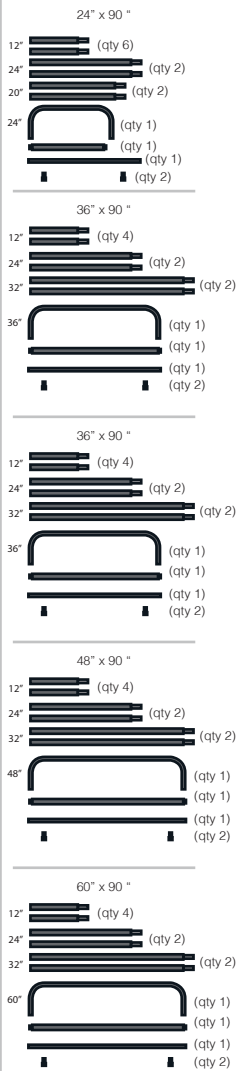

PREMIER TUBE DISPLAY - Assembly Instructions

CONTENTS SUPPLIED

- (a) Display Hardware
- (b) Nylon Carry Bag
- (c) Base

STEP 1

STEP 2

STEP 3

STEP 4

STEP 5

STEP 6