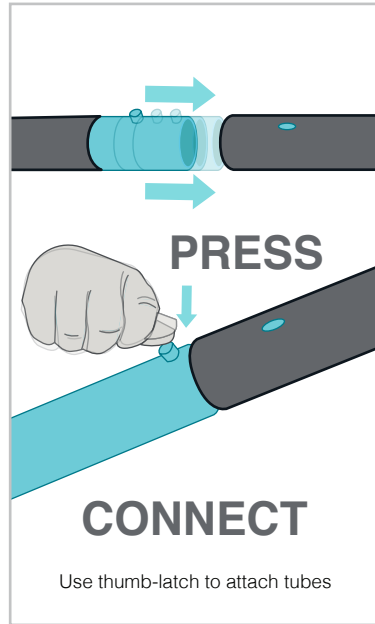

PREMIER TUBE BACKLIT DISPLAY- Assembly Instructions

CONTENTS SUPPLIED

- (a) Display Hardware
- (b) Nylon Carry Bag
- (c) Base

STEP 1

STEP 2

STEP 3

STEP 4

STEP 5