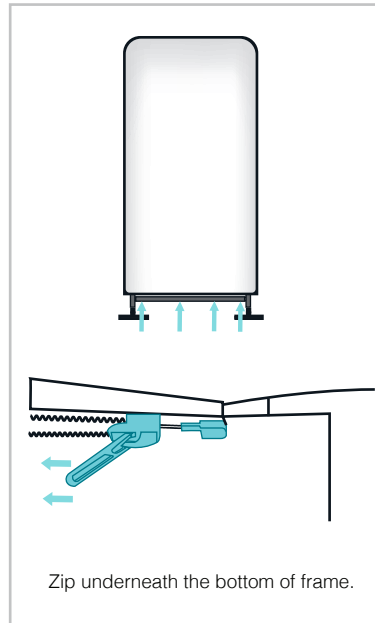

PREMIER TUBE BACKLIT DISPLAY- Assembly Instructions

CONTENTS SUPPLIED

- (a) Display Hardware
- (b) Nylon Carry Bag
- (c) Base

STEP 1

STEP 2

STEP 3

STEP 4

STEP 5

STEP 6

FINISH