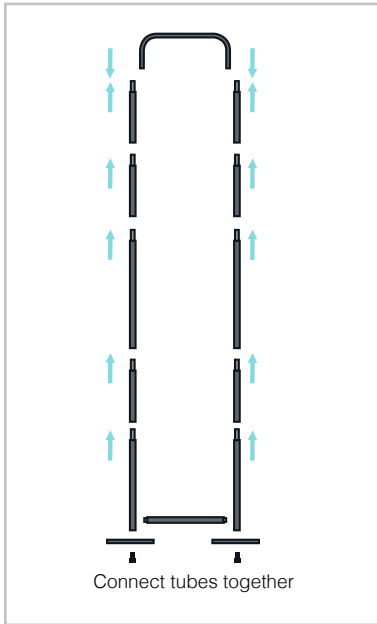

PREMIER TUBE BACKLIT DISPLAY- Assembly Instructions

CONTENTS SUPPLIED

- (a) Display Hardware
- (b) Nylon Carry Bag
- (c) Base

STEP 1

STEP 2

STEP 3

STEP 4

STEP 5

STEP 6

FINISH