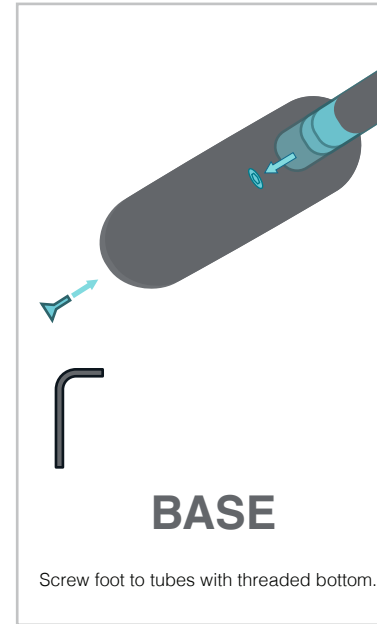

PREMIER TUBE BACKLIT DISPLAY- Assembly Instructions

CONTENTS SUPPLIED

- (a) Display Hardware
- (b) Nylon Carry Bag
- (c) Base

STEP 1

STEP 2

STEP 3

STEP 4

STEP 5