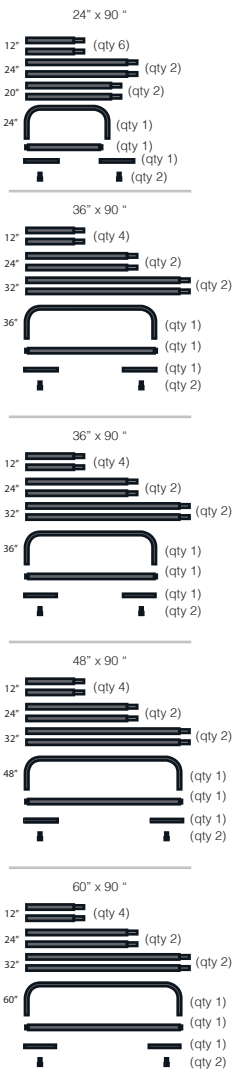

PREMIER TUBE BACKLIT DISPLAY- Assembly Instructions

CONTENTS SUPPLIED

- (a) Display Hardware
- (b) Nylon Carry Bag
- (c) Base

STEP 1

STEP 2

STEP 3

STEP 4

STEP 5

STEP 6

FINISH