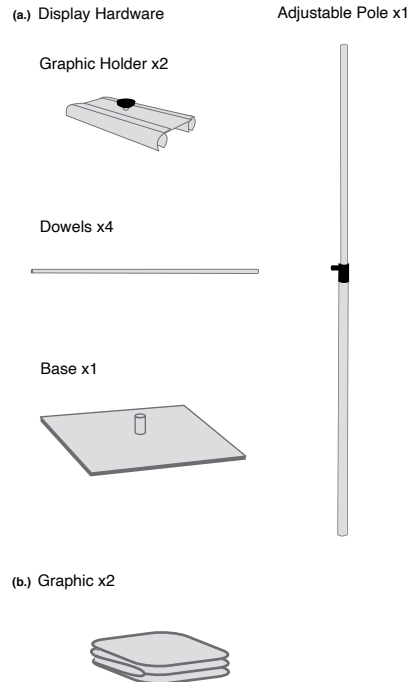

CLASSIC BANNER STAND

— Assembly Instructions —

CONTENTS SUPPLIED

EACH KIT INCLUDES :

- (a.) Display Hardware
- (b.) Graphic

STEP 1

STEP 2

STEP 3

STEP 4

STEP 5

FINISH