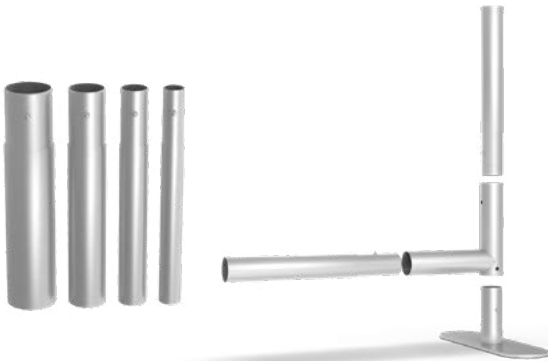

DYE SUBLIMATED PRINT

6 MONTH WARRANTY

DOUBLE SIDED / SINGLE SIDED

SIZE

10'

SKU# PT-C-10-DS / SS

# PREMIER TUBE CURVED DISPLAY

BANNER STAND

## WHAT'S INCLUDED?

- ✓ 124.8" x 89.7" Polyester Fabric Graphic
- ✓ Pole Hardware
- ✓ Nylon Carry Bag

## HARDWARE

- DISPLAY** : 1.25" thick Aluminum Tube, 124.8" x 89.7" Assembled
- HARDWARE** : 3" x 19" Aluminum Feet (x2) & Pole Hardware
- BAG** : Nylon Carry Bag
- WARRANTY** : Lifetime Warranty (Against Manufacturer Defect)