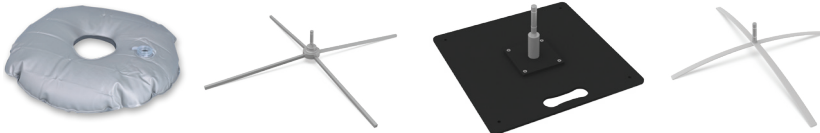

FULL COLOR

6 MONTH WARRANTY

SINGLE & DOUBLE SIDED

SIZE

10 ft

SKU# FLG - FB - 10

FEATHER FLAG

FEATHER BANNER

* BASE HARDWARE AVAILABLE UPON REQUEST

WHAT'S INCLUDED?

- ✓ Flag Graphic
- ✓ Pole Hardware
- ✓ Ground Stake
- ✓ Carry Bag

GRAPHIC

- DIMENSION** : 23.5" x 94.5"
- MATERIAL** : Open Weave Polyester, Closed Weave Polyester w/ Black Out Liner
- PRINT** : Full Digital / Dye Sublimation
- WARRANTY** : 6 Months (Against Manufacturer Defect)

HARDWARE

- HARDWARE** : 3-Piece Pole Hardware
- STAND** : Ground Stake
- BAG** : Nylon Carry Bag
- WARRANTY** : Lifetime (Against Manufacturer Defect)

SHIPPING

- HARDWARE ONLY** : 8" x 5" x 46" (3.65 lbs)
- FRAME & GRAPHIC** : 8" x 5" x 46" (5.65 lbs)
- LARGE FREIGHT** : 150 Units / 48" x 40" x 54" Pallet (898 lbs)